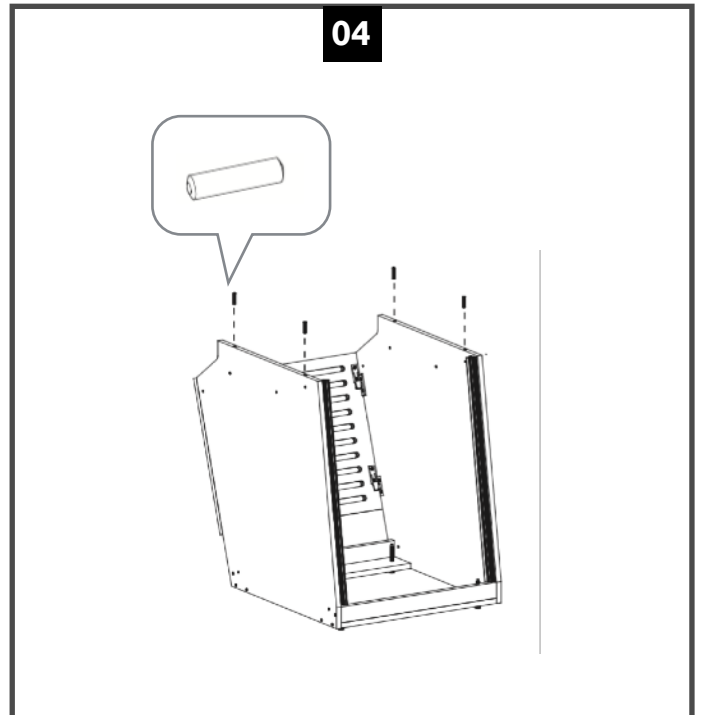

SESSIONDESK Assembly Manual

SD03 | Lower Rack 12U

Customer Service
contact@sessiondesk.com

 **SESSIONDESK**[®]
designed by audio engineers