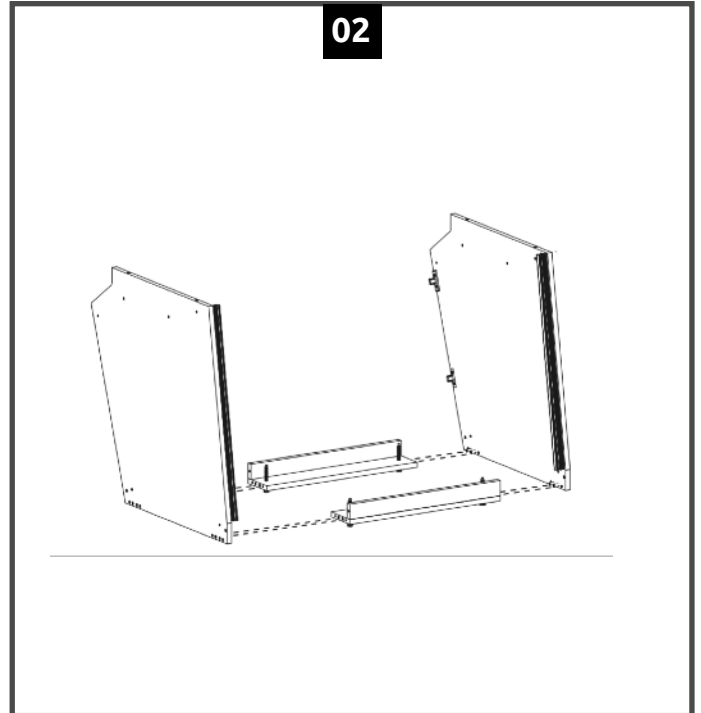

SESSIONDESK Assembly Manual

SD03 | Lower Rack 12U

Customer Service
contact@sessiondesk.com

 **SESSIONDESK**[®]
designed by audio engineers