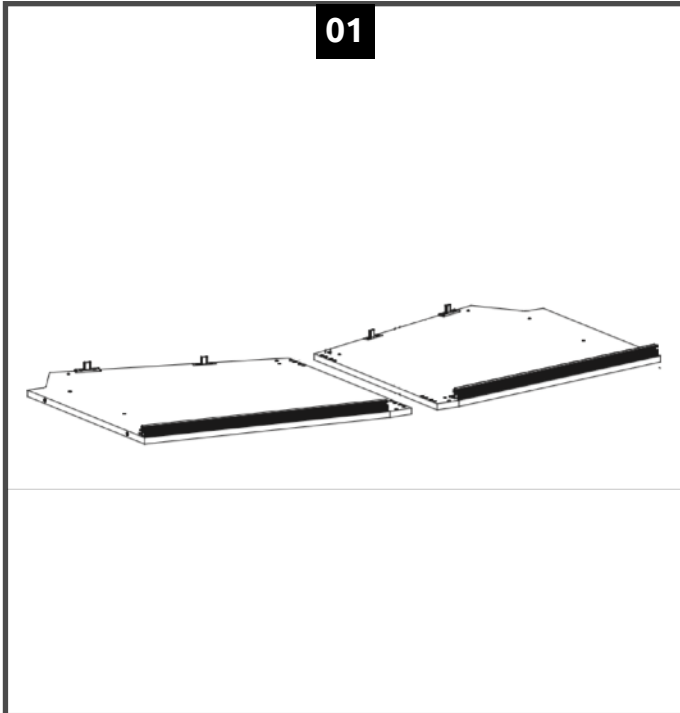

SESSIONDESK Assembly Manual

SD03 | Lower Rack 12U

Customer Service
contact@sessiondesk.com

 **SESSIONDESK**[®]
designed by audio engineers