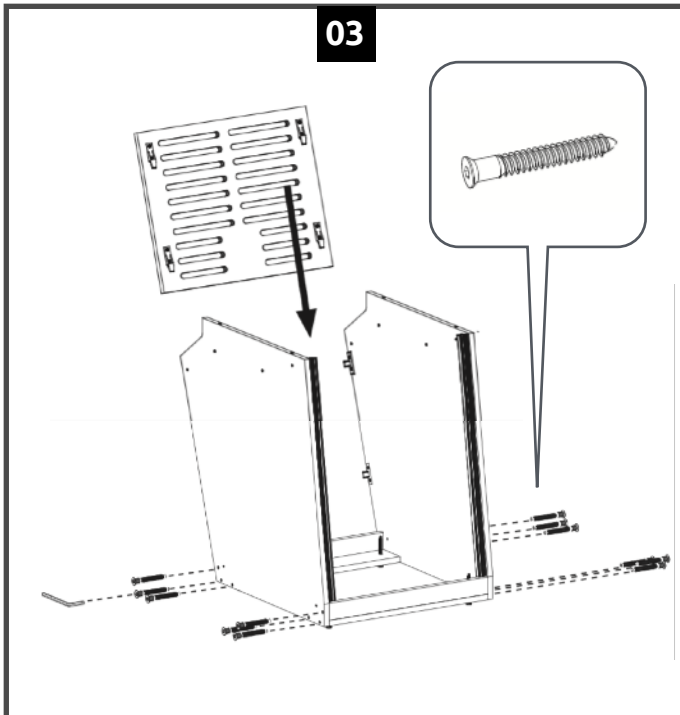

SESSIONDESK Assembly Manual

SD03 | Lower Rack 12U

Customer Service
contact@sessiondesk.com

 **SESSIONDESK**[®]
designed by audio engineers